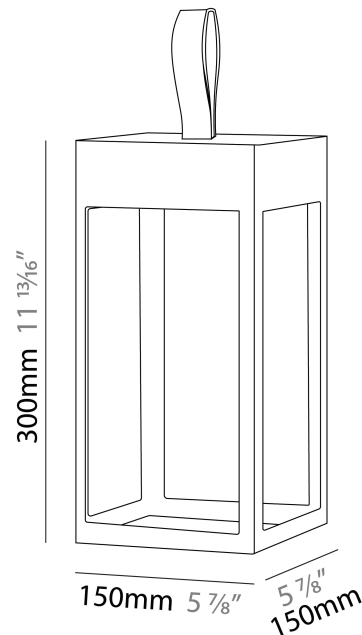

GENERAL

Series: Eterea _____
Brand: Platek _____
Division: Exterior _____
Mounting Type: Portable _____
Mounting Location: Table _____
Subcategory: Battery Operated _____

PHYSICAL

Shape: Rectangle _____
Length (mm): 150 _____
Length (in): 5 ⁷/₈ _____
Width (mm): 150 _____
Width (in): 5 ⁷/₈ _____
Height (mm): 300 _____
Height (in): 11 ¹³/₁₆ _____
Light Distribution: Direct _____
Weight (kg): 1.8 _____
Weight (lbs): 4 _____
Screws: No visible screws _____
Diffuser: Frosted Methacrylate _____
Fixture Finish: [ANT](#) / [BLK](#) / [BRZ](#) / [COR](#) / [RSB](#) / [WHI](#) _____
Fixture Material: Stainless Steel _____
Cable Details: Supplied with one Micro USB power supply cable 1.2m in length _____
Upon Request: Bolt Down _____

ELECTRICAL

Lamp Type: LED _____
Input Wattage (W): 4.5 _____
Total Output Wattage (W): 4.5 _____
Dimming: Non-Dimmable _____
Input Voltage (V): 120 _____

LED

Number of LEDs: 1 _____
Color Temperature (°K): 3000 _____
Max. Delivered Lumen (lm): 275 _____
Nominal Lumen (lm): 450 _____
CRI: >90 CRI _____
Lamp Life (hrs): 60000 _____

OPTICAL

Optic°: 100 _____

RATINGS AND CERTIFICATIONS

Certified By: Certified for North American Standards _____
IP rating: IP65 _____
IK Rating: IK07 _____
Bug Rating: B0 U0 G0 _____
Upon Request: Higher Maximum Ambient Temperature _____